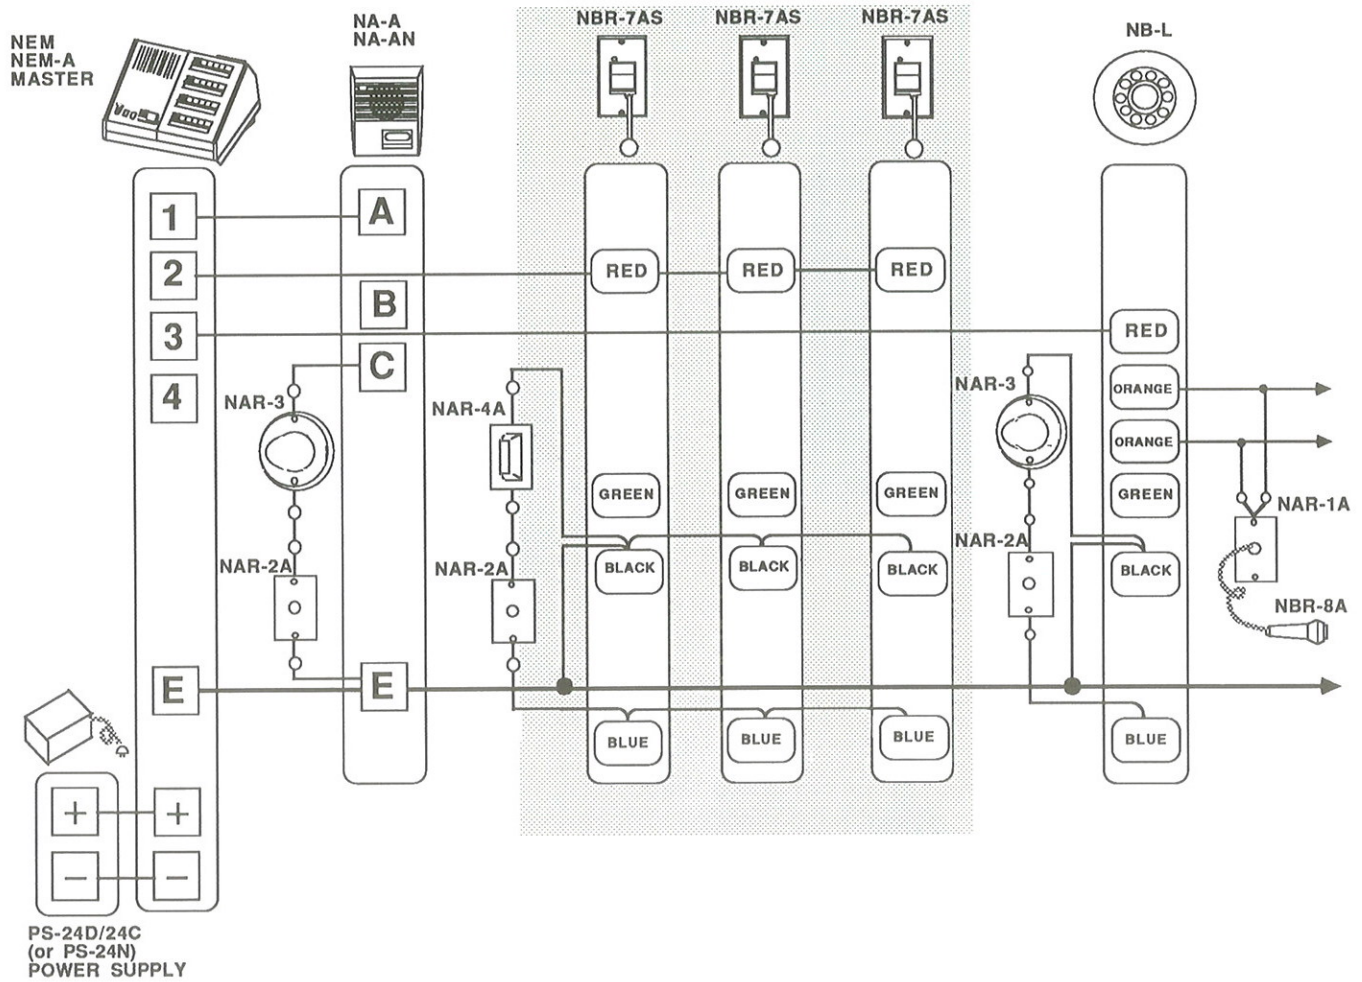

Recessed; 30mm(1-3/16")

FEATURES

- * Call from NBR-7AS can only be cancelled at the calling site.
- * Unlike NBR-8A call button, it is not necessary to use with NB-L.
- * Max. three NBR-7AS per number line.

OPERATION

Pull down the cord or press nurse-marked button.

NEM master is called by tone and LED.

Depress a corresponding selector button and call tone stops.

The call can only be cancelled at NBR-7AS, by releasing call switch.

WIRING

When installing three NBR-7AS in parallel

Distributed by;

AIPHONE CO., LTD., NAGOYA, JAPAN
AIPHONE CORPORATION, BELLEVUE, WA, USA

Printed in Japan(E)

NBR-7AS-NPN(E)0888