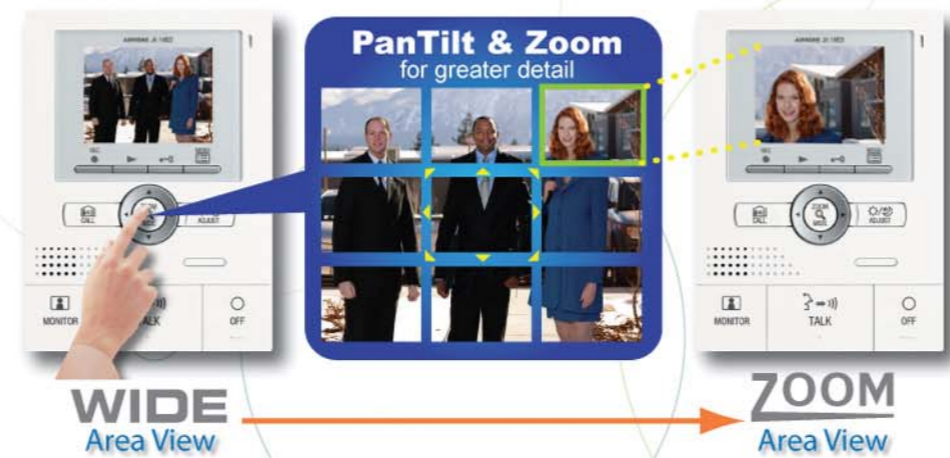

JKS-1AD: JK-DA + JK-1MD & power supply

JKS-1ADV: JK-DV + JK-1MD & power supply

JKS-1ADF: JK-DVF + JK-1MD & power supply

JK SERIES 170°

with **170°** camera view

JK-DA Door Station JK-DVF Door Station JK-DV Door Station JK-1MED Inside Master Station

See a **LARGER** entry area with **PANTILT & ZOOM**

- Door release
- Compact, attractive design
- Programmable sensor input

Picture Memory to record images of visitors

Automatically record 6 frames per image in both Zoom & Wide views!

Actual Size

*Image on monitor is simulated to illustrate functionality