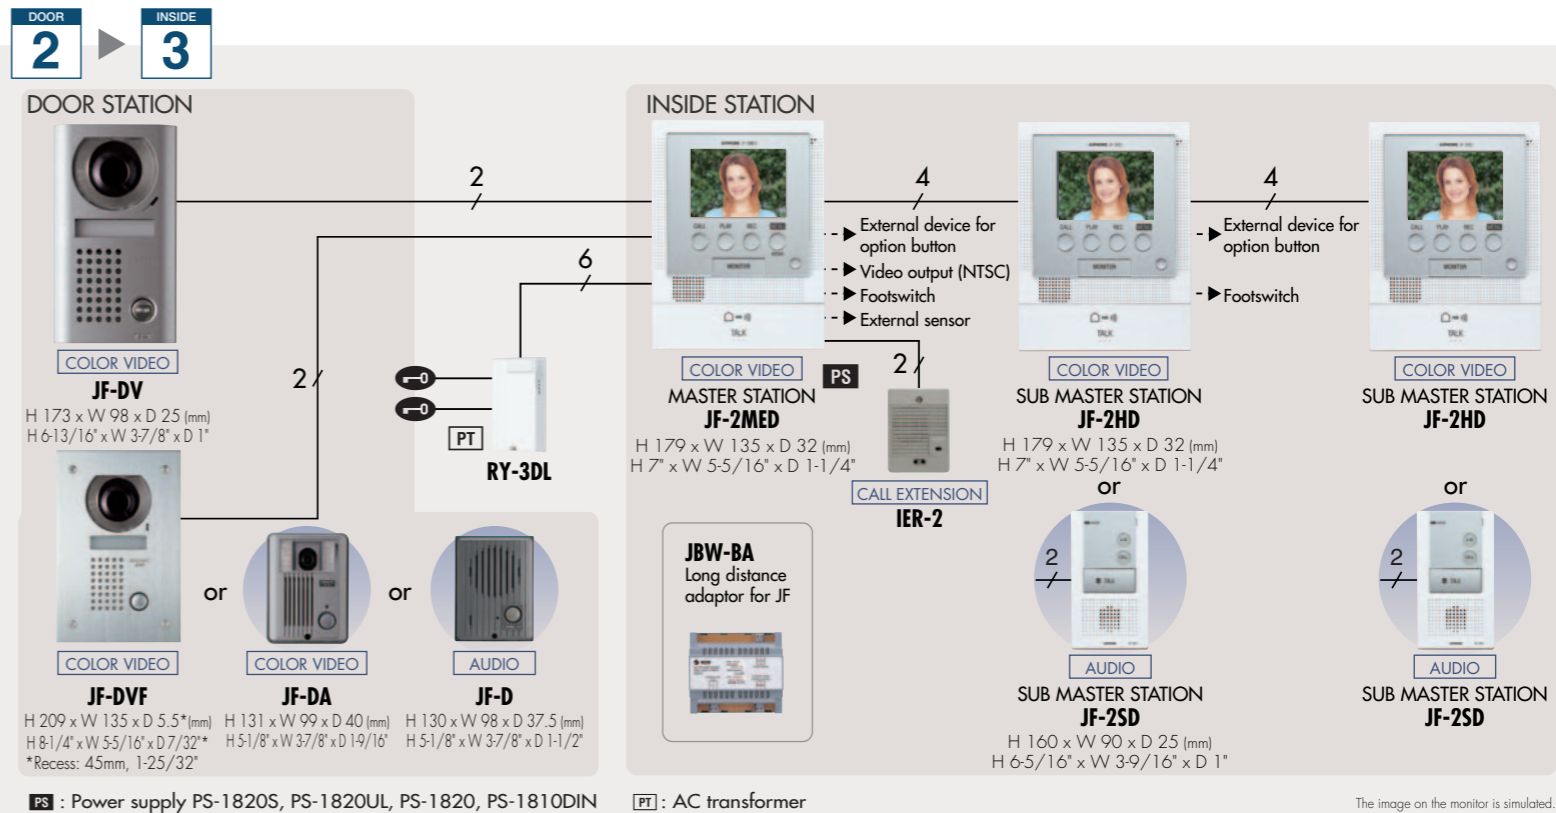

Actual size

The enhanced system supports up to 2 Door Stations and 3 Inside Stations with the addition of these features: Picture Memory to record visitors, Voice Memo to leave messages on the inside monitor and Message for Entrance to record a message for visitors when speaking to them is not appropriate. All these features in a monitor that's only 32mm (1-1/4") thick!

The image on the monitor is simulated.

### Picture Memory

Picture Memory is available both manually & automatically.

If a call is received from the Video Door Station, the unit starts recording automatically, or you can also start recording by pressing the REC button manually.

Up to 50 pictures can be recorded. A max. length of approx. 8 sec. (8 shots) can be recorded with 1 picture and 1 shot for each second. Up to 10 pictures can be protected from automatic overwriting.