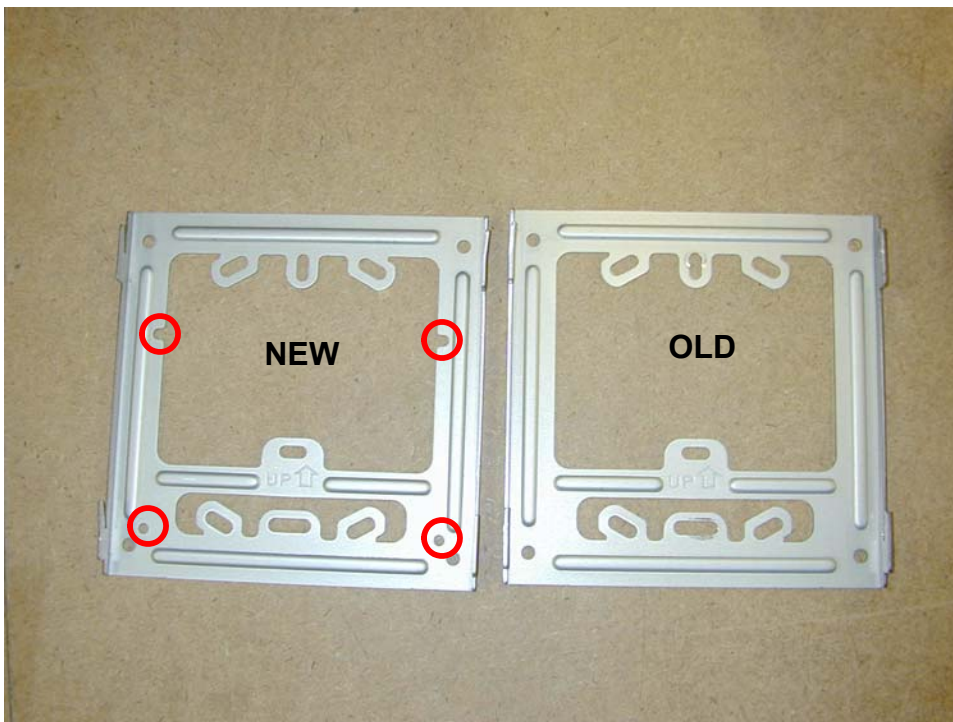

MOUNTING DIAGRAM

GF DESK MOUNT BRACKET

New bracket has 2 additional notches and 2 additional holes.